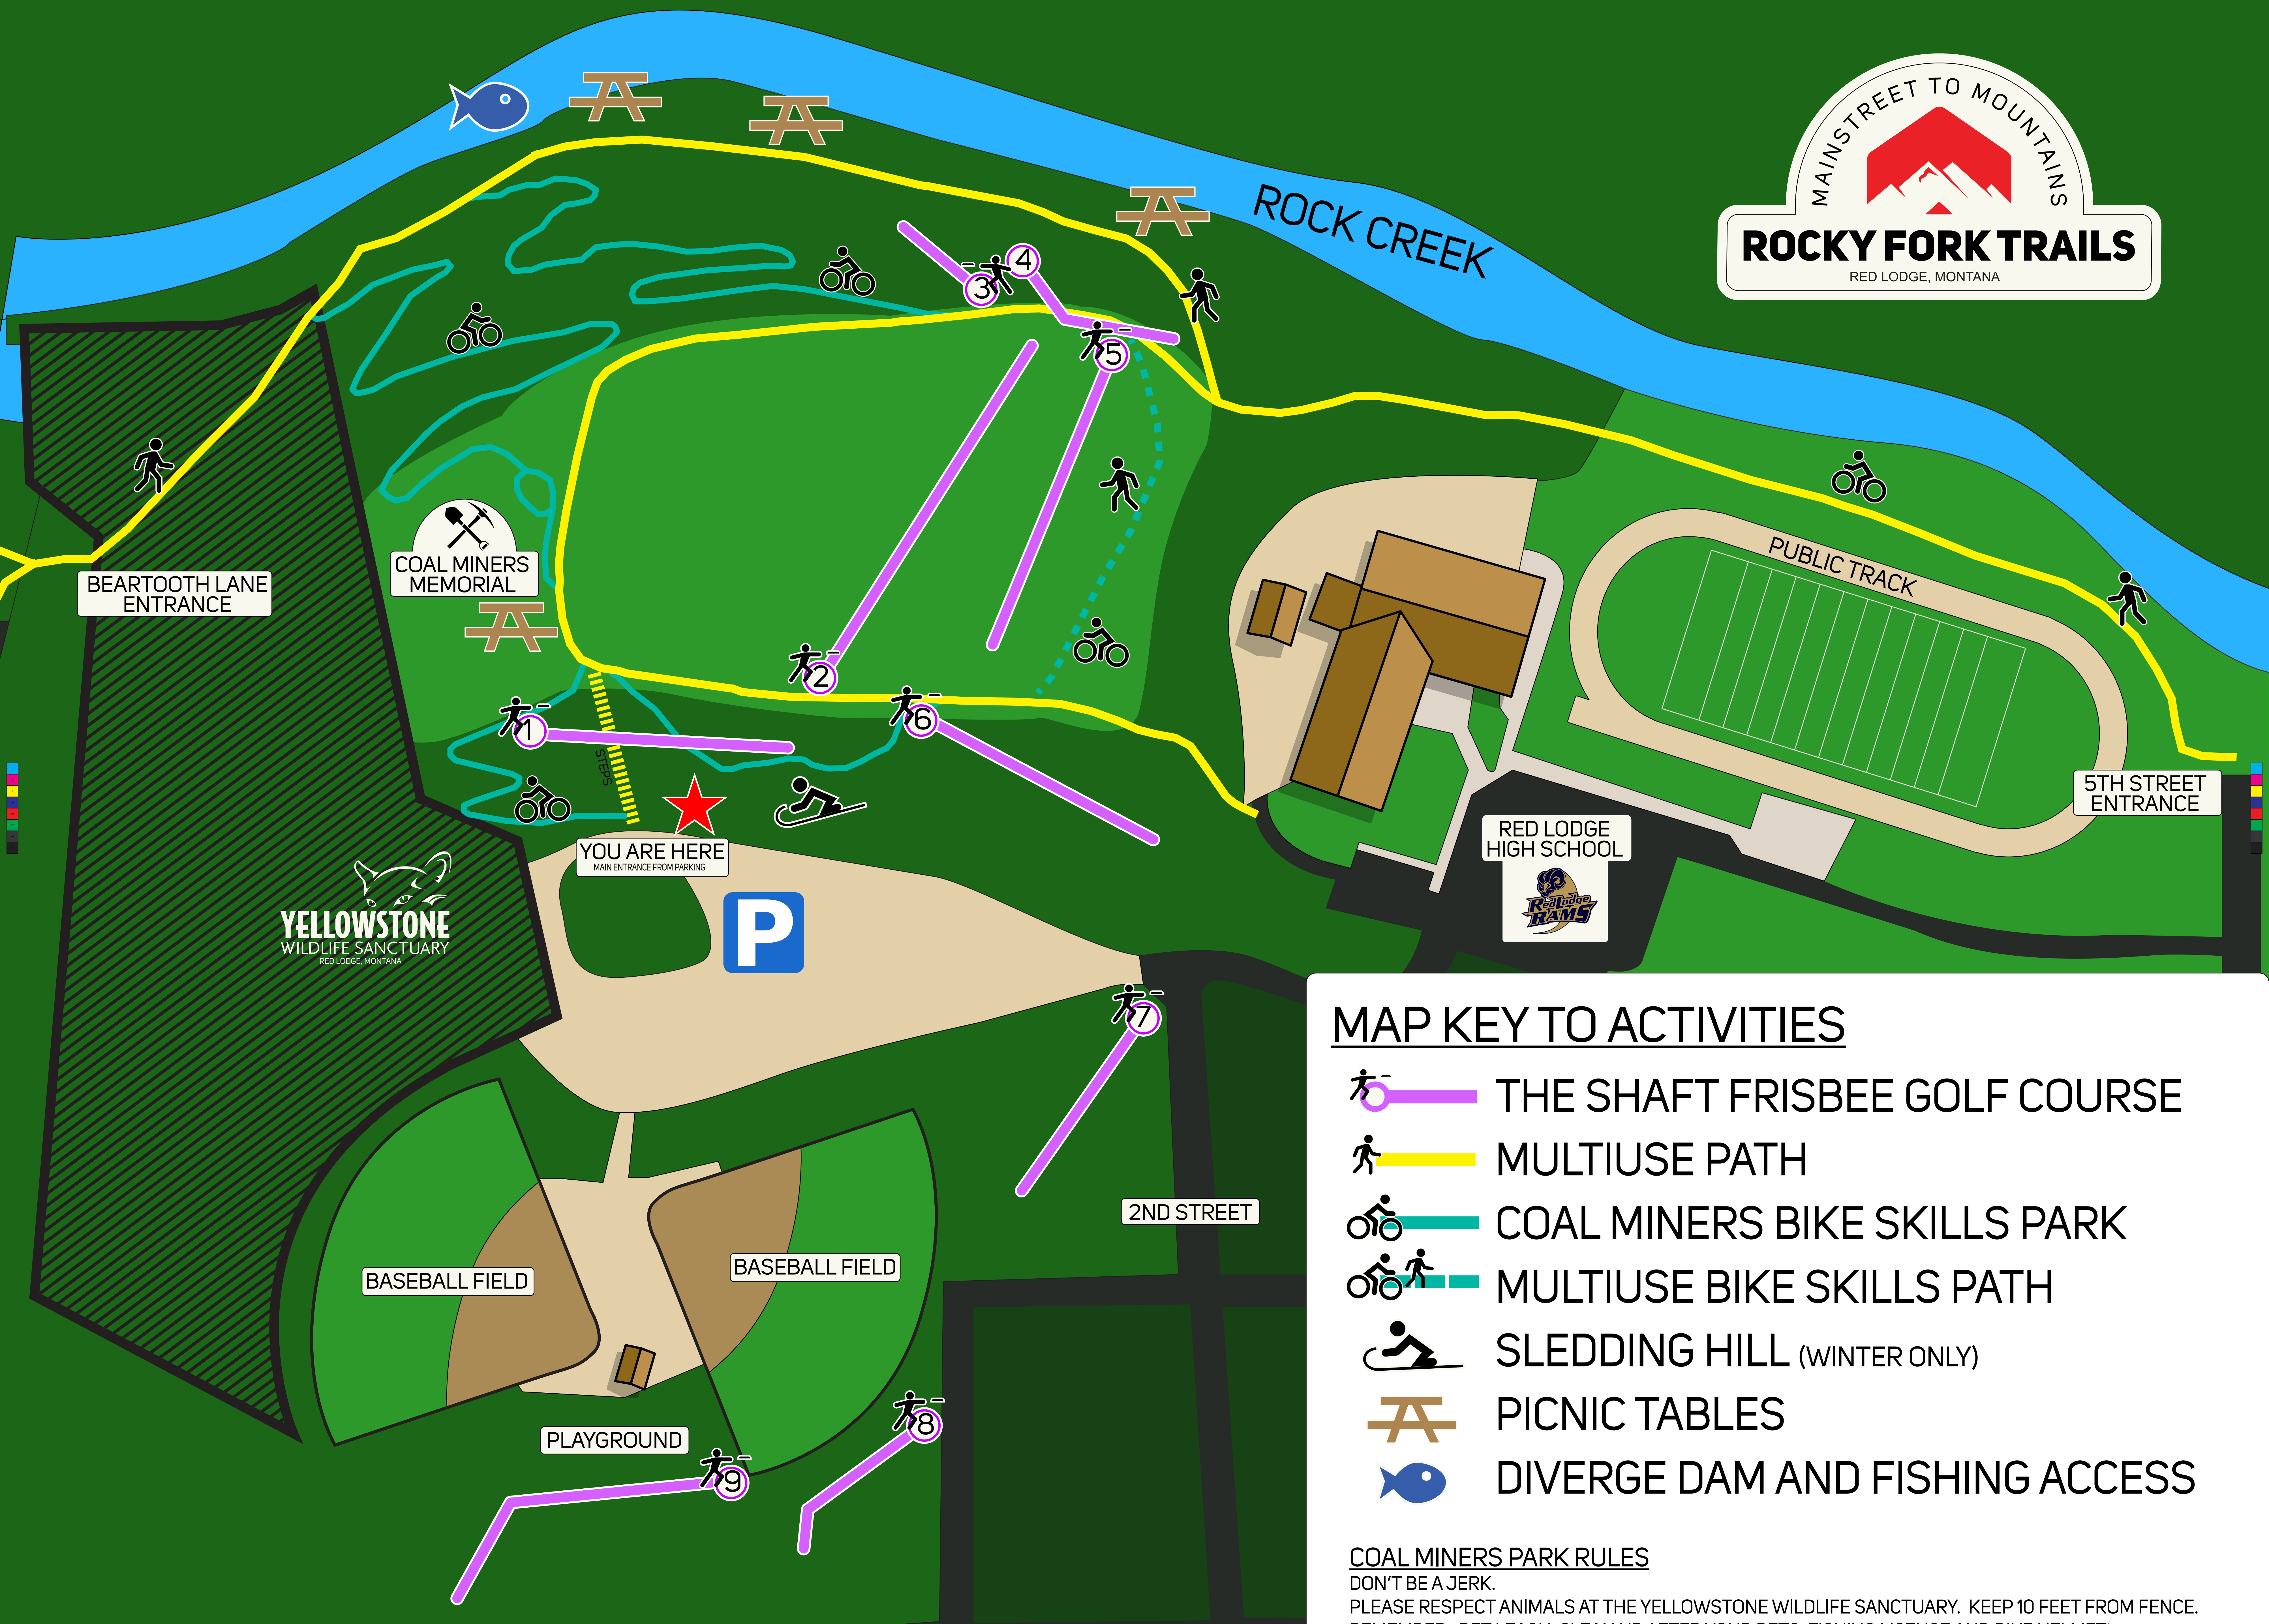

WELCOME TO COAL MINERS PARK

MAP KEY TO ACTIVITIES

- THE SHAFT FRISBEE GOLF COURSE
- MULTIUSE PATH
- COAL MINERS BIKE SKILLS PARK
- MULTIUSE BIKE SKILLS PATH
- SLEDDING HILL (WINTER ONLY)
- PICNIC TABLES
- DIVERGE DAM AND FISHING ACCESS

COAL MINERS PARK RULES

DON'T BE A JERK.
 PLEASE RESPECT ANIMALS AT THE YELLOWSTONE WILDLIFE SANCTUARY. KEEP 10 FEET FROM FENCE.
 REMEMBER: PET LEASH, CLEAN UP AFTER YOUR PETS, FISHING LICENSE AND BIKE HELMET!
 PLEASE NO: CAMPING, DIGGING (ALTERING TRAILS), MOTORIZED RECREATION, OR FIREWORKS IN PARK.
 IN APPRECIATION FOR CITY PARKS & TRAILS, PLEASE FOLLOW ALL LAWS AND REGULATIONS.
 ENJOY!